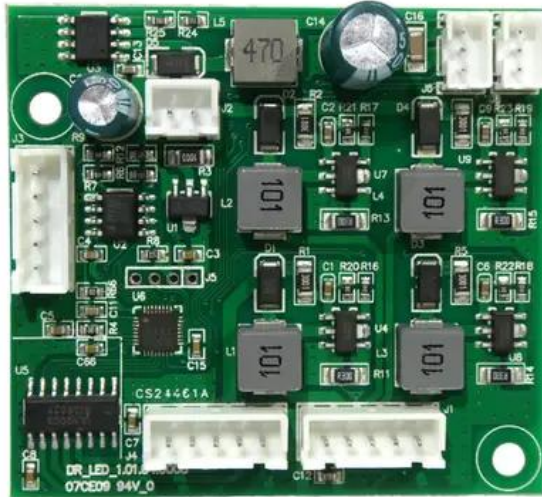

Pcb (Driver Strobe) LED KLS Laser Bar FX AIR

Art. No.: E6512152

GTIN: 4026397743395

Features:

Technical specifications:

Weight: 0.02 kg

Scope of delivery:

Logistic

EAN / GTIN: 4026397743395

Weight: 0,02 kg

Length: 0.06 m

Width: 0.06 m

Height: 0.01 m