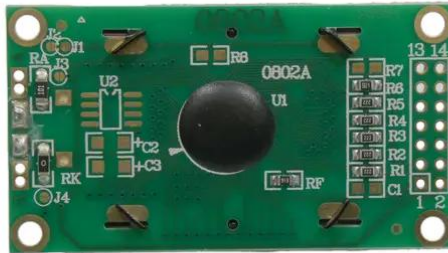

Pcb (LCD Display) LED Mega Strobe 812 Panel (0802A)

Art. No.: E6511907
GTIN: 4026397737578

Pcb (LCD Display) LED Mega Strobe 812 Panel (0802A)

Art. No.: E6511907
GTIN: 4026397737578

Features:
