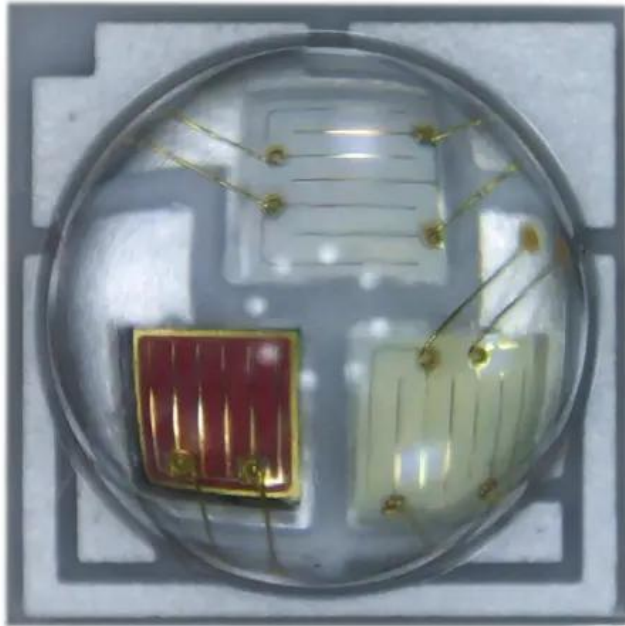

LED 3535 RGB 3W LED PIX-40 RGB**Art. No.: E6511657**GTIN: 4026397735857

Features:

Technical specifications:

Weight: 0.01 kg

Scope of delivery:

Logistic

EAN / GTIN: 4026397735857

Weight: 0,00 kg

Length: 0.01 m

Width: 0.01 m

Height: 0.01 m