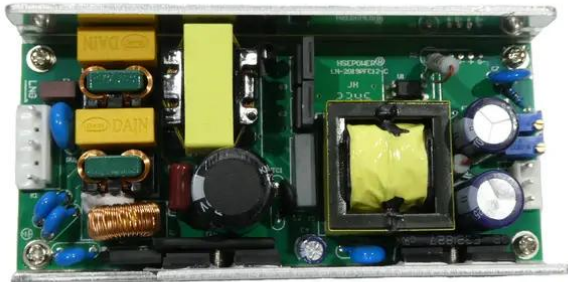

**Pcb (power supply) 21VDC/3,5A
AKKU Multiflood IP 8x10W (CCD-
U2100350)**

Art. No.: E6511558
GTIN: 4026397731231

**Pcb (power supply) 21VDC/3,5A
AKKU Multiflood IP 8x10W (CCD-
U2100350)**

Art. No.: E6511558
GTIN: 4026397731231

Features:

List price: 77.75 €
incl. 19% VAT.