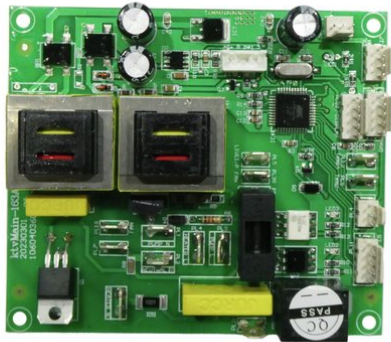

Pcb (Control) NH-20 (ktvMAIN-163)

Art. No.: E6511389
GTIN: 4026397724806

List price: 152.11 €
incl. 19% VAT.

All rights reserved. Subject to change without notice. Errors and omissions excepted.
Illustration only. Actual item may differ from photo.

Pcb (Control) NH-20 (ktvMAIN-163)

Art. No.: E6511389
GTIN: 4026397724806

Features:

All rights reserved. Subject to change without notice. Errors and omissions excepted.
Illustration only. Actual item may differ from photo.