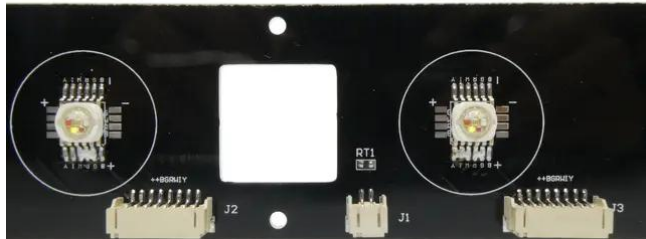

Pcb (LED) LED IP T-PIX 12 HCL (LED6X10W)

Art. No.: E6511366
GTIN: 4026397723410

Pcb (LED) LED IP T-PIX 12 HCL (LED6X10W)

Art. No.: E6511366
GTIN: 4026397723410

Features:
