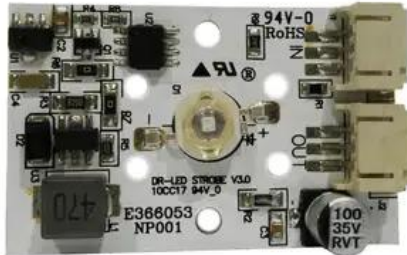

# Pcb (LED) LED KLS Scan Pro (CRT\_DR\_LED\_STROBE V3.0 UV\_2W)

Art. No.: E6511315

GTIN: 4026397723236

---

---