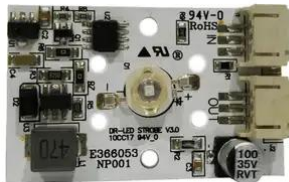

## Pcb (LED) LED KLS Scan Pro (CRT\_DR\_LED\_STROBE V3.0 UV\_2W)

Art. No.: E6511315

GTIN: 4026397723236

**List price: 5.55 €**  
incl. 19% VAT.

---

## Pcb (LED) LED KLS Scan Pro (CRT\_DR\_LED\_STROBE V3.0 UV\_2W)

Art. No.: E6511315

GTIN: 4026397723236