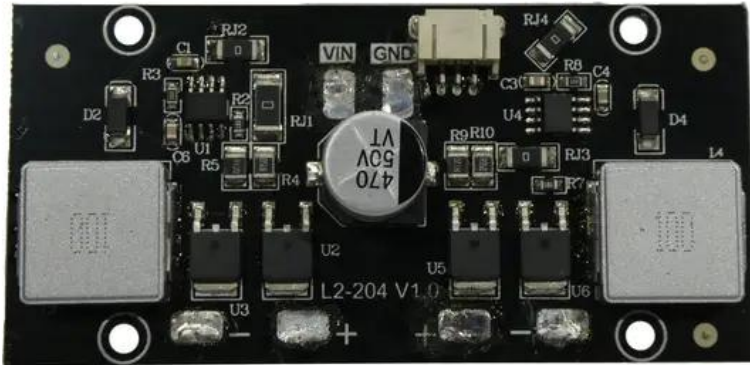

Pcb (LED-driver) Audience Blinder 2x100W LED COB WW (L2-204 V1.0)

Art. No.: E6511279

GTIN: 4026397733426

Features:

Technical specifications:

Weight: 0.05 kg

Scope of delivery:

Logistic

EAN / GTIN: 4026397733426

Weight: 0,05 kg

Length: 0.10 m

Width: 0.04 m

Height: 0.02 m