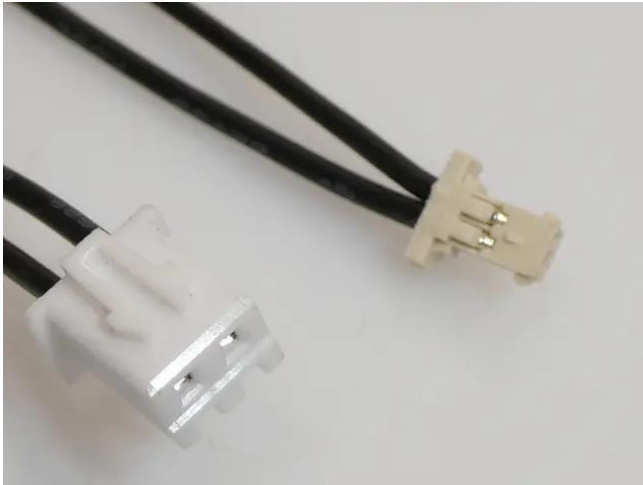

Cables inside LED TMH-S90 temperature control

Art. No.: E6511085
GTIN: 4026397713473

Cables inside LED TMH-S90 temperature control

Art. No.: E6511085
GTIN: 4026397713473

Features:
