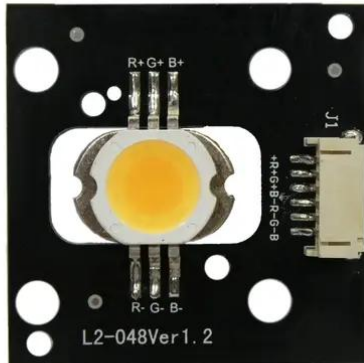

## Pcb (LED) CBB-2 COB WW Bar (L2-048Ver1.2)

Art. No.: E6511077  
GTIN: 4026397713091

---

## Pcb (LED) CBB-2 COB WW Bar (L2-048Ver1.2)

Art. No.: E6511077  
GTIN: 4026397713091