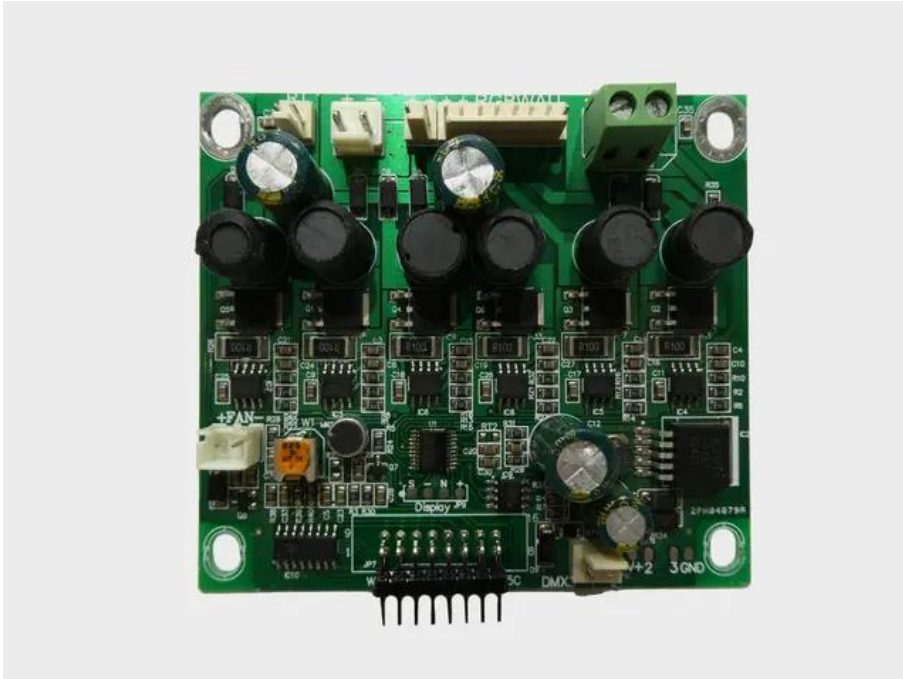

Pcb (Control) PRO Slim PAR-12 MK2 HCL (WM-KP-6136V2A5STF-V5C)

Art. No.: E6511046

GTIN: 4026397709056

Features:

Technical specifications:

Weight: 0.06 kg

Scope of delivery:

Logistic

EAN / GTIN: 4026397709056

Weight: 0,07 kg

Length: 0.09 m

Width: 0.08 m

Height: 0.02 m