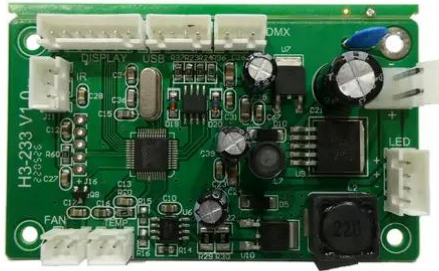

## Pcb (Control) LED Theatre COB 100 WW (H3-233V1.0)

**Art. No.: E6510975**  
GTIN: 4026397706451

---

## Pcb (Control) LED Theatre COB 100 WW (H3-233V1.0)

**Art. No.: E6510975**  
GTIN: 4026397706451

**Features:**

---