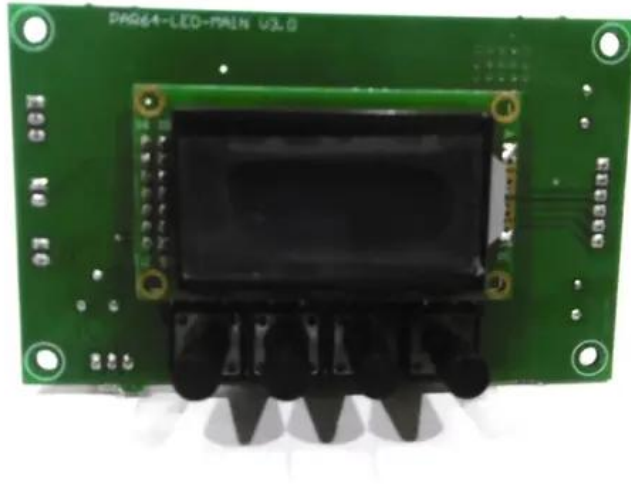

Pcb (Display) LED PLL-480 CW/WW (PAR64-LED-MAIN V3.0) MAIN 6 pol

Art. No.: E6510970

GTIN: 4026397705768

Features:

Technical specifications:

Weight: 0.06 kg

Scope of delivery:

Logistic

EAN / GTIN: 4026397705768

Weight: 0,07 kg

Length: 0.10 m

Width: 0.06 m

Heigth: 0.04 m