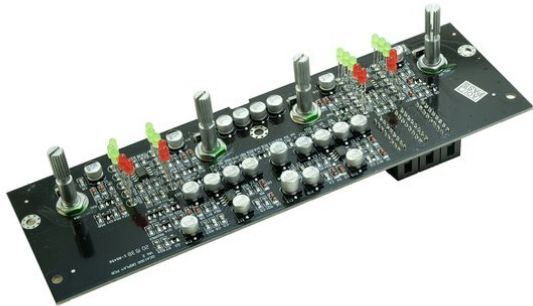

## Pcb (Display) QCA-10000MK2

**Art. No.: E6510952**  
GTIN: 4026397709148

**List price: 54.98 €**  
incl. 19% VAT.

---

All rights reserved. Subject to change without notice. Errors and omissions excepted.  
Illustration only. Actual item may differ from photo.

## Pcb (Display) QCA-10000MK2

**Art. No.: E6510952**  
GTIN: 4026397709148

**Features:**

---

---

All rights reserved. Subject to change without notice. Errors and omissions excepted.  
Illustration only. Actual item may differ from photo.