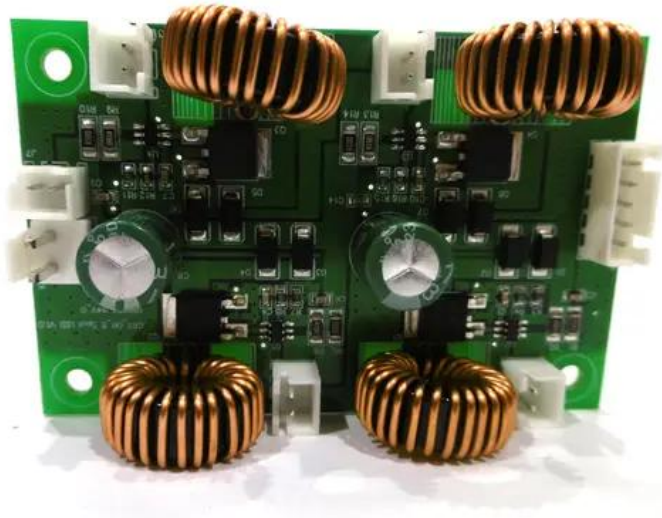

Pcb (LED driver) Laser Derby MK2

Art. No.: E6510916

GTIN: 4026397697896

Features:

Technical specifications:

Weight: 0.06 kg

Scope of delivery:

Logistic

EAN / GTIN: 4026397697896

Weight: 0,06 kg

Length: 0.08 m

Width: 0.05 m

Height: 0.02 m