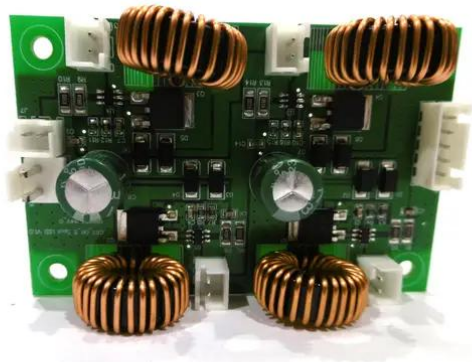

Pcb (LED driver) Laser Derby MK2

Art. No.: E6510916
GTIN: 4026397697896

Pcb (LED driver) Laser Derby MK2

Art. No.: E6510916
GTIN: 4026397697896

Features:
