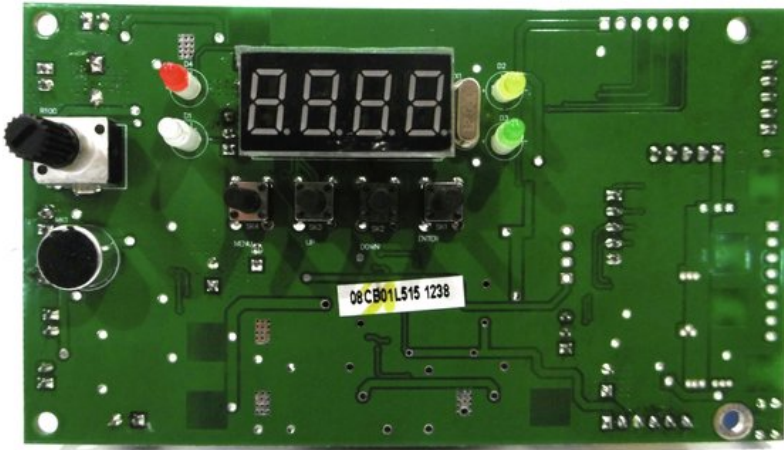

Pcb (Control) Laser Derby MK2

Art. No.: E6510915

GTIN: 4026397698107

List price: 26.2 €

incl. 19% VAT.

Features:

Technical specifications:

Weight:	50 g
---------	------

Logistic

EAN / GTIN: 4026397698107

Weight: 0,05 kg

Length: 0.12 m

Width: 0.07 m

Height: 0.04 m