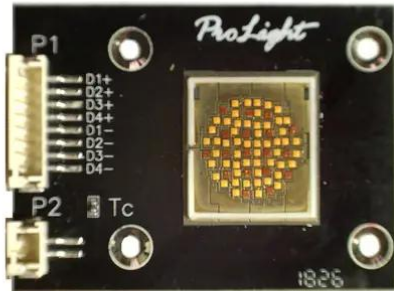

---

**LED COB 170W WW 3000K/Amber  
LED THA-150F ProLight  
(PBMM-170FQL-D01CA)**

**Art. No.: E6510796**  
GTIN: 4026397676679

---

**LED COB 170W WW 3000K/Amber  
LED THA-150F ProLight  
(PBMM-170FQL-D01CA)**