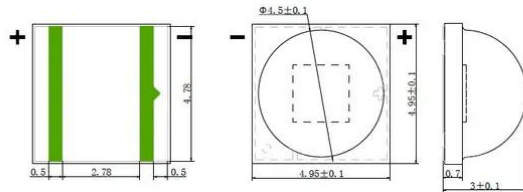

## LED 15W WW LED KLS-60 WW (TX-5050W15FC120)

Art. No.: E6510790  
GTIN: 4026397676617

---