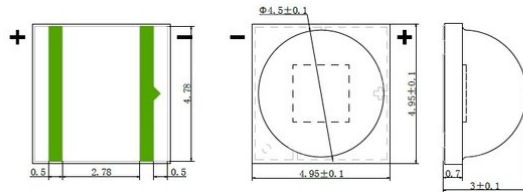

## LED 15W WW LED KLS-60 WW (TX-5050W15FC120)

Art. No.: E6510790  
GTIN: 4026397676617

**List price: 9.33 €**  
incl. 19% VAT.

---