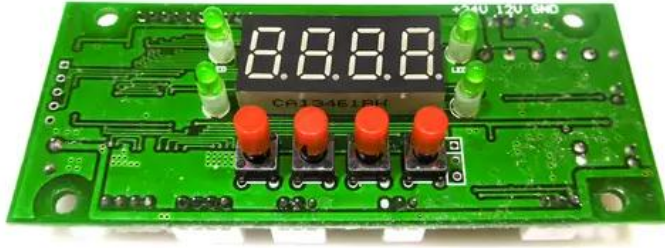

PCB (Display) LED TMH-46 Moving-Head Wash (X-Y-1135B)

Art. No.: E6510725

GTIN: 4026397673340

Features:

Technical specifications:

Weight: 0.03 kg

Scope of delivery:

Logistic

EAN / GTIN: 4026397673340

Weight: 0,03 kg

Length: 0.09 m

Width: 0.04 m

Height: 0.03 m