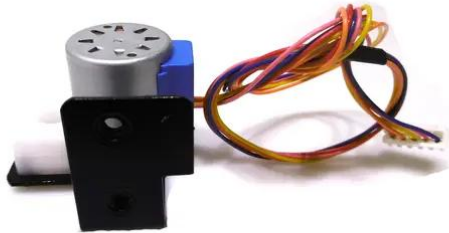

## Motor with grating LED Laser Derby

**Art. No.: E6510690**  
GTIN: 4026397675832

---

## Motor with grating LED Laser Derby

**Art. No.: E6510690**  
GTIN: 4026397675832