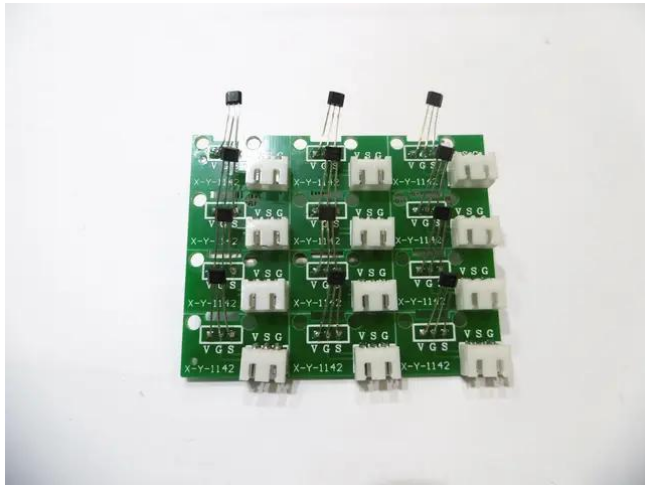

Pcb (magnetic sensor) LED TMH-46 Moving-Head Wash ()

Art. No.: E6510657

GTIN: 4026397671957

Pcb (magnetic sensor) LED TMH-46 Moving-Head Wash ()

Art. No.: E6510657

GTIN: 4026397671957

Features:
