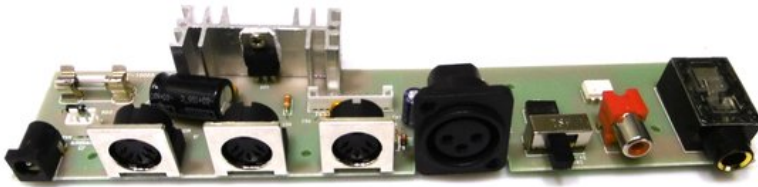

Pcb (Connections) DMX Scene Setter Controller (CL-224A REV A)

Art. No.: E6510581

GTIN: 4026397666151

List price: 24.74 €

incl. 19% VAT.

Features:

Technical specifications:

Weight: 80 g

Logistic

EAN / GTIN: 4026397666151

Weight: 0,09 kg

Length: 0.21 m

Width: 0.05 m

Height: 0.03 m