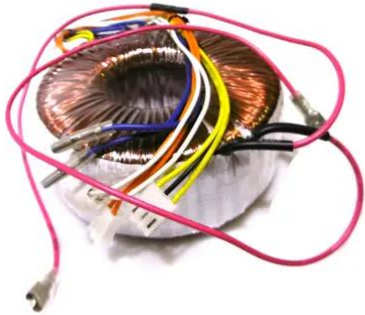

Transformer Sec.:
10,5V/15V/15-0-15V/93V Pri.: 230V
(250-2)

Art. No.: E6510567
GTIN: 4026397663952

Transformer Sec.:
10,5V/15V/15-0-15V/93V Pri.: 230V
(250-2)

Art. No.: E6510567
GTIN: 4026397663952

Features:
