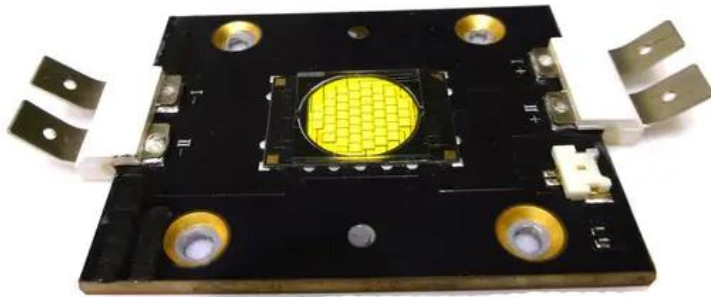

LED COB 600W CW SL-600 (TX-5266W600FC120)

Art. No.: E6510535

GTIN: 4026397661965

Features:

Technical specifications:

Weight: 0.09 kg

Scope of delivery:

Logistic

EAN / GTIN: 4026397661965

Weight: 0,10 kg

Length: 0.09 m

Width: 0.05 m

Height: 0.01 m