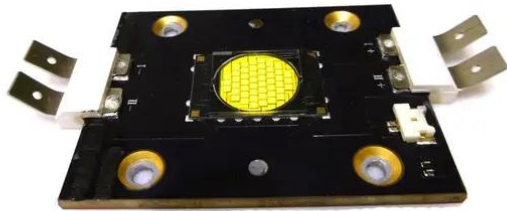

LED COB 600W CW SL-600 (TX-5266W600FC120)

Art. No.: E6510535
GTIN: 4026397661965

List price: 1115.8 €
incl. 19% VAT.

All rights reserved. Subject to change without notice. Errors and omissions excepted.
Illustration only. Actual item may differ from photo.

LED COB 600W CW SL-600 (TX-5266W600FC120)

Art. No.: E6510535
GTIN: 4026397661965

Features:

All rights reserved. Subject to change without notice. Errors and omissions excepted.
Illustration only. Actual item may differ from photo.