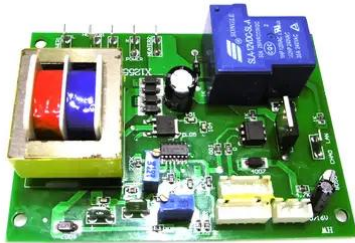

## Pcb (Control) LNB-600 LED Hybrid (X12559)

**Art. No.: E6510468**  
GTIN: 4026397660388

---

## Pcb (Control) LNB-600 LED Hybrid (X12559)

**Art. No.: E6510468**  
GTIN: 4026397660388

**Features:**

---