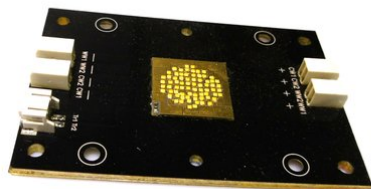

LED COB 250W 2700-6500K LED THA-250F 2700K-6500K (FD- TWW250-00)

Art. No.: E6510350
GTIN: 4026397656084

List price: 742.2 €
incl. 19% VAT.

LED COB 250W 2700-6500K LED THA-250F 2700K-6500K (FD- TWW250-00)

Art. No.: E6510350
GTIN: 4026397656084

Features:
