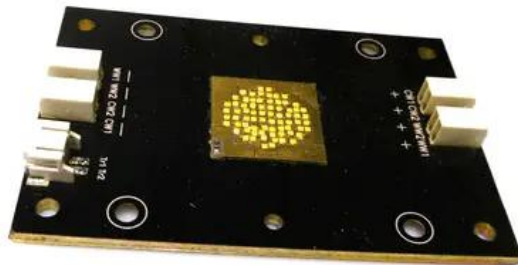

LED COB 250W 2700-6500K LED THA-250F 2700K-6500K (FD-TWW250-00) Art. No.: E6510350

GTIN: 4026397656084

List price: 742.2 €

incl. 19% VAT.

Features:

Technical specifications:

Weight: 0.11 kg

Scope of delivery:

Logistic

EAN / GTIN: 4026397656084

Weight: 0,12 kg

Length: 0.08 m

Width: 0.06 m

Height: 0.03 m