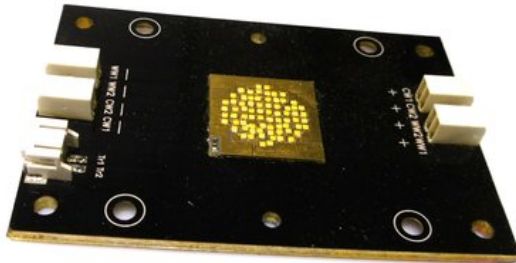

---

**LED COB 250W 2700-6500K LED THA-250F 2700K-6500K (FD-TWW250-00) Art. No.: E6510350**

GTIN: 4026397656084

---

**List price: 742.2 €**

incl. 19% VAT.

**Features:**

---

**Technical specifications:**

---

Weight: 110 g

---

**Logistic**

---

EAN / GTIN: 4026397656084

Weight: 0,12 kg

Length: 0.08 m

Width: 0.06 m

Height: 0.03 m