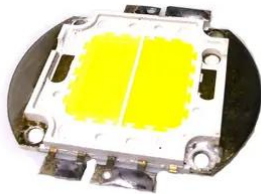

LED COB 100W CW/WW Audience Blinder 4x100W ProLight (DEX- WPL02AV1A-GH)

Art. No.: E6510291

GTIN: 4026397654516

LED COB 100W CW/WW Audience Blinder 4x100W ProLight (DEX- WPL02AV1A-GH)

Art. No.: E6510291

GTIN: 4026397654516