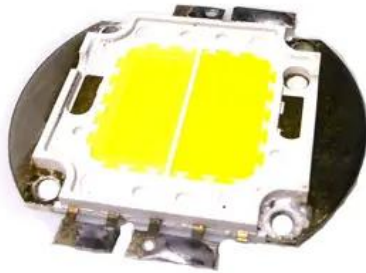

LED COB 100W CW/WW Audience Blinder 4x100W ProLight (DEX-WPL02AW1 A-GH)

EAN: 4026397654516
GTIN: 4026397654516

List price: 109.96 €

incl. 19% VAT.

Features:

Technical specifications:

Weight: 0.03 kg

Scope of delivery: