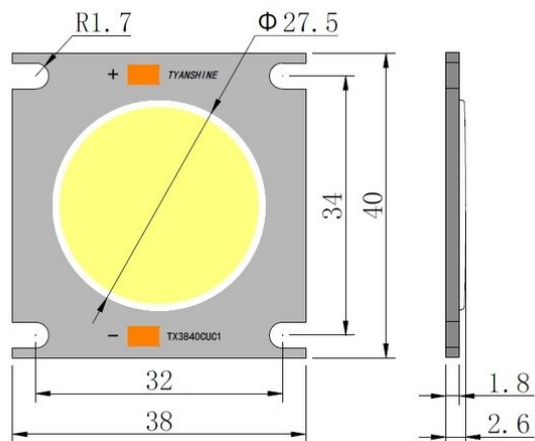

LED COB 150W 3000K LED PFE-120 (TX-3840W150D180CUY-C02AH95)

Art. No.: E6510101
GTIN: 4026397648201

List price: 164.93 €
incl. 19% VAT.

LED COB 150W 3000K LED PFE-120 (TX-3840W150D180CUY-C02AH95)

Art. No.: E6510101
GTIN: 4026397648201