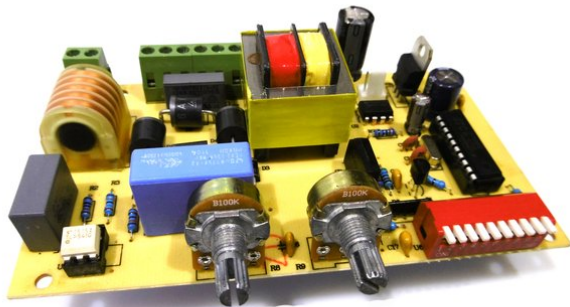

## Pcb (Control) DMX Superstrobe 2700 (CH10617)

Art. No.: E6509955  
GTIN: 4026397643398

**List price: 82.47 €**  
incl. 19% VAT.

---

All rights reserved. Subject to change without notice. Errors and omissions excepted.  
Illustration only. Actual item may differ from photo.

## Pcb (Control) DMX Superstrobe 2700 (CH10617)

Art. No.: E6509955  
GTIN: 4026397643398

**Features:**

---

---

All rights reserved. Subject to change without notice. Errors and omissions excepted.  
Illustration only. Actual item may differ from photo.