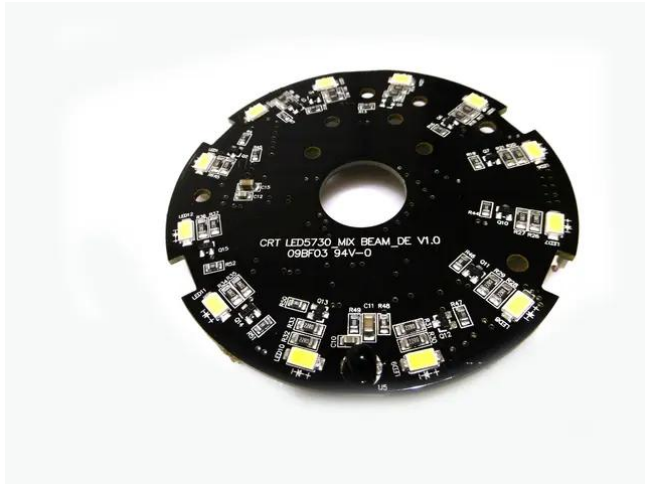

Pcb (LED) LED Penta FX Hybrid Laser Effect (CRT LED5730_MIX BEAM_DE V1.0)

Art. No.: E6509766

GTIN: 4026397635935

Pcb (LED) LED Penta FX Hybrid Laser Effect (CRT LED5730_MIX BEAM_DE V1.0)

Art. No.: E6509766