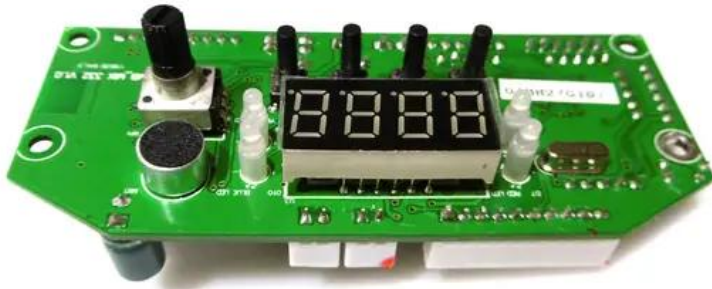

PCB (Display) LED Penta FX Hybrid Laser Effect (CRT_MB_MIX 332 V1.0) Art. No.: E6509763

GTIN: 4026397635898

Features:

Technical specifications:

Scope of delivery:

Logistic

EAN / GTIN: 4026397635898

Weight: 0,04 kg

Length: 0.11 m

Width: 0.04 m

Heigth: 0.04 m