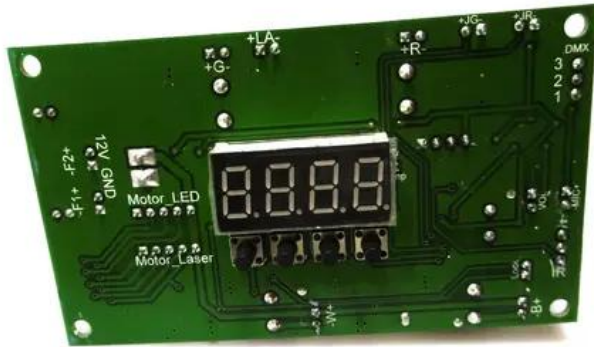

Pcb (display/control) LED Laser Derby

Art. No.: E6509561

GTIN: 4026397634228

Features:

Technical specifications:

Scope of delivery:

Logistic

EAN / GTIN: 4026397634228

Weight: 0,07 kg

Length: 0.10 m

Width: 0.06 m

Height: 0.04 m