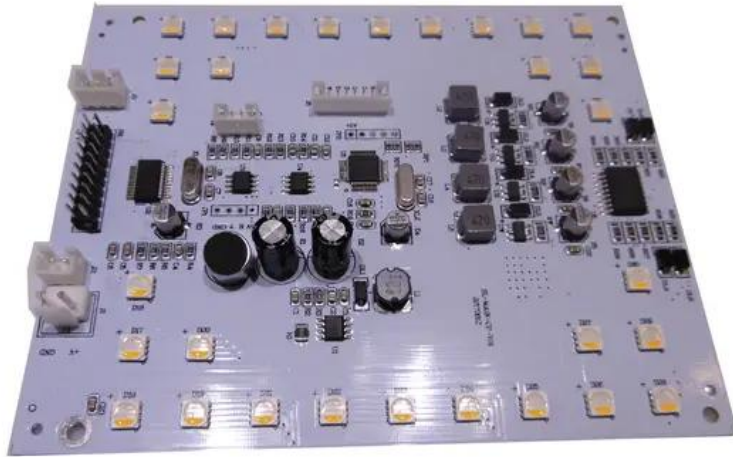

# Pcb (LED) AKKU UP-1 Glow QCL Spot Quick DMX (SL-MAIN-CP-V01)

Art. No.: E6509558

GTIN: 4026397628296

---

---