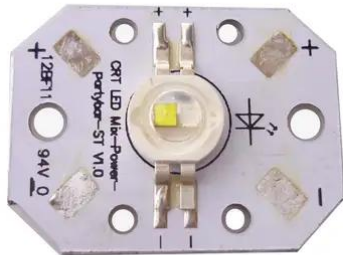

PCB (LED) BCL 3W LED KLS- Kombo Laser Pro (CRT LED Mix- Power-partybar-ST V1.0)

Art. No.: E6509505

GTIN: 4026397623536

List price: 2.75 €
incl. 19% VAT.

PCB (LED) BCL 3W LED KLS- Kombo Laser Pro (CRT LED Mix- Power-partybar-ST V1.0)

Art. No.: E6509505

GTIN: 4026397623536

Features:
