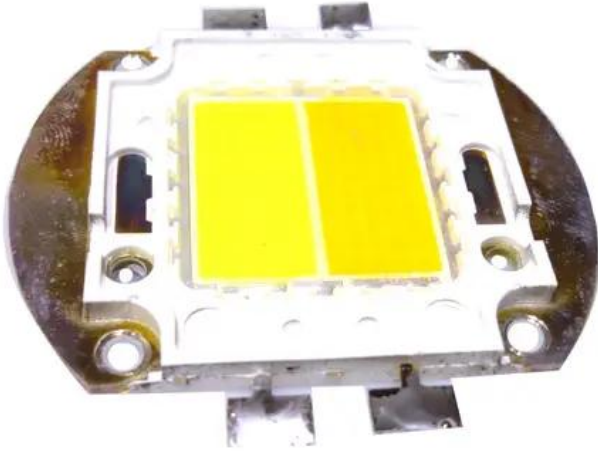

LED COB 100W CW/WW

Art. No.: E6509409

GTIN: 4026397620665

Features:

Technical specifications:

Scope of delivery:

Logistic

EAN / GTIN: 4026397620665

Weight: 0,03 kg

Length: 0.06 m

Width: 0.06 m

Height: 0.01 m