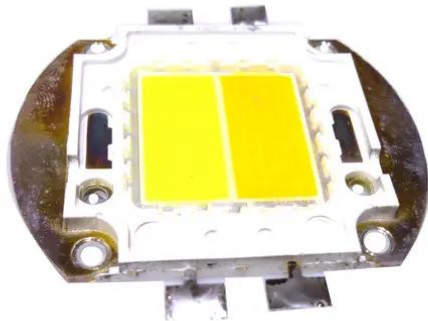

## LED COB 100W CW/WW

**Art. No.: E6509409**  
GTIN: 4026397620665

---