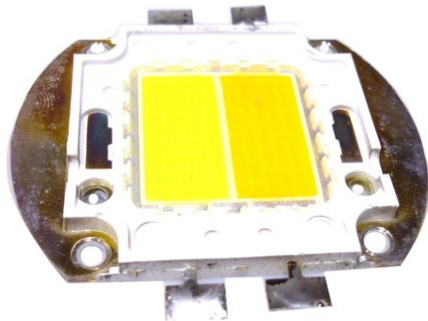

LED COB 100W CW/WW

Art. No.: E6509409
GTIN: 4026397620665

List price: 56.98 €
incl. 19% VAT.

LED COB 100W CW/WW

Art. No.: E6509409
GTIN: 4026397620665

Features:
