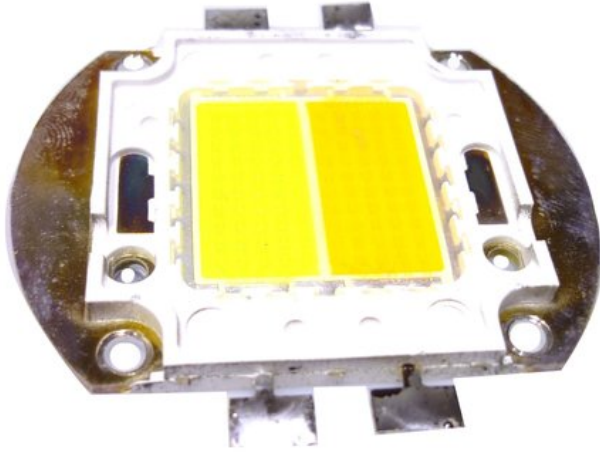

LED COB 100W CW/WW

Art. No.: E6509409

GTIN: 4026397620665

List price: 56.98 €

incl. 19% VAT.

Features:

Technical specifications:

Logistic

EAN / GTIN: 4026397620665

Weight: 0,03 kg

Length: 0.06 m

Width: 0.06 m

Height: 0.01 m