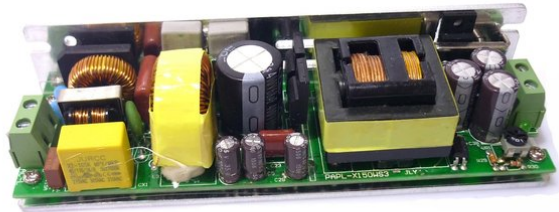

## Pcb (Power supply) 24V/4,5A LED IP T2000 WW Bar (PAPL-100WS24)

Art. No.: E6509407

GTIN: 4026397620566

---

## Pcb (Power supply) 24V/4,5A LED IP T2000 WW Bar (PAPL-100WS24)

Art. No.: E6509407

GTIN: 4026397620566

Features:

---

**List price: 71.22 €**  
incl. 19% VAT.