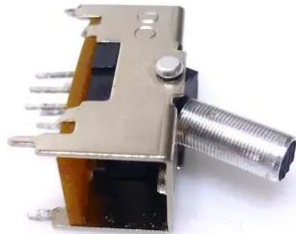

Switch (channel) RRM-502 6-pin button silver inside black

Art. No.: E6509309

GTIN: 4026397613322

Switch (channel) RRM-502 6-pin button silver inside black

Art. No.: E6509309

GTIN: 4026397613322

Features:
