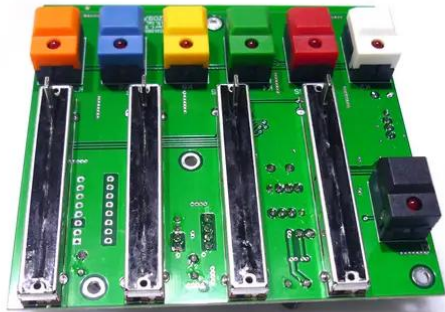

## Pcb (Control panel) SL-350 DMX Seach Light

Art. No.: E6509273  
GTIN: 4026397618792

---

## Pcb (Control panel) SL-350 DMX Seach Light

Art. No.: E6509273  
GTIN: 4026397618792

**Features:**

---