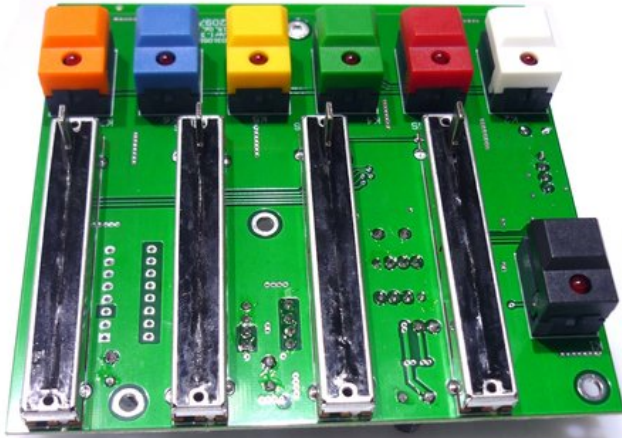

## Pcb (Control panel) SL-350 DMX Seach Light

Art. No.: E6509273

GTIN: 4026397618792

---

**List price: 159.44 €**

incl. 19% VAT.

---

### Logistic

EAN / GTIN: 4026397618792

Weight: 0,08 kg

Length: 0.10 m

Width: 0.10 m

Height: 0.04 m