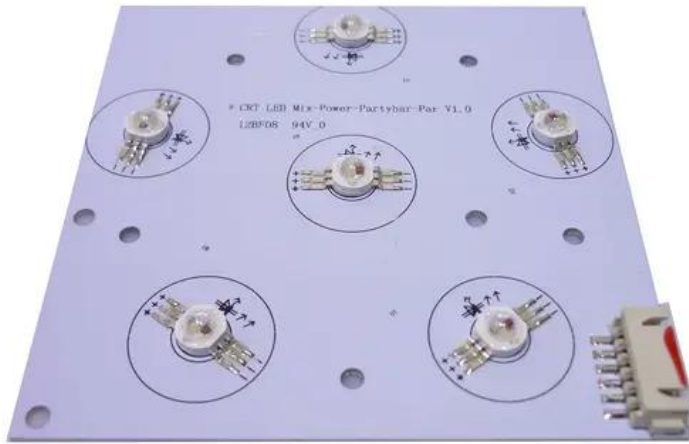

Pcb (LED) KLS Laser Bar PRO (Par) (CRT LED Mix-Power-Partybar-Par V1.0) Art. No.: E6509053

GTIN: 4026397598209

Features:

Technical specifications:

Scope of delivery:

Logistic

EAN / GTIN: 4026397598209

Weight: 0,05 kg

Length: 0.10 m

Width: 0.10 m

Height: 0.01 m