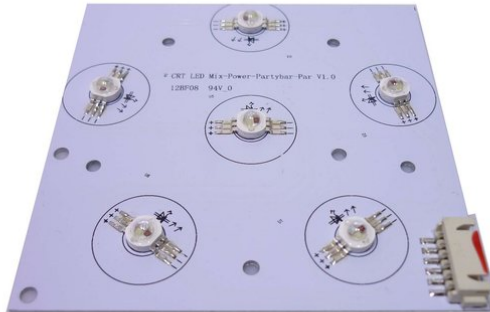

## Pcb (LED) KLS Laser Bar PRO (Par) (CRT LED Mix-Power-Partybar-Par V1.0)

Art. No.: E6509053

GTIN: 4026397598209

**List price: 9.5 €**  
incl. 19% VAT.

---

All rights reserved. Subject to change without notice. Errors and omissions excepted.  
Illustration only. Actual item may differ from photo.

## Pcb (LED) KLS Laser Bar PRO (Par) (CRT LED Mix-Power-Partybar-Par V1.0)

Art. No.: E6509053

GTIN: 4026397598209

**Features:**

---

---

All rights reserved. Subject to change without notice. Errors and omissions excepted.  
Illustration only. Actual item may differ from photo.